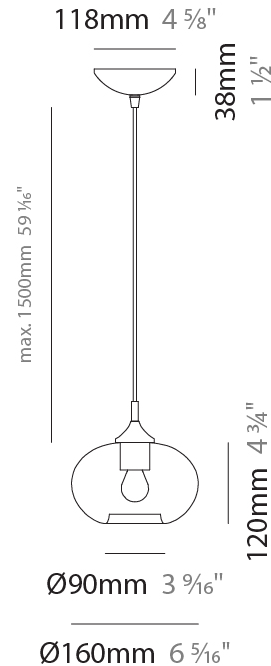

PROJECT
TYPE
SPECIFIER
QUANTITY
DATE

PARIGI CIPOLLA MONOPOINT SUSPENSION

D141075-

base number Finish
Options

- To build a product code in our configurator select the specify button on the base model # product page
- To build a manual product code on this datasheet choose from the options listed below in blue font and add the suffix to the base model #

GENERAL

Series: Parigi Cipolla
 Subseries: Parigi Cipolla Monopoint
 Partner: Cangini & Tucci
 Division: Design
 Installation: Suspension
 Product Type: Pendant
 Mounting Location: Ceiling

PHYSICAL

Shape: Sphere
 Diameter (mm): 160
 Diameter (in): 6 5/16
 Height (mm): 120
 Height (in): 4 3/4
 Max. Overall Height (mm): 1620
 Max. Overall Height (in): 63 3/4
 Weight (kg): 0.45
 Weight (lbs): 0.99
 Fixture Finish: [AMB / GRN / PNK / RUB / SKB / SMK / TOB / TRA](#)
 Holder Finish: CHR
 Fixture Material: Glass / Metal
 Primary Material: Glass - Borosilicate
 Cable Details: 1500mm Cable

ELECTRICAL

Number of Lamps: 1
 Lamp Type: LED Retrofit
 Bulb Included: Bulb Not Included
 Max. Wattage Per Lamp (W): 4
 Lamp Base: E12
 Input Voltage (V): 120

LED

OPTICAL

RATINGS AND CERTIFICATIONS

Certified By: Certified for North American Standards
 IP rating: IP20

GENERAL

Series: Parigi Cipolla
Subseries: Parigi Cipolla Monopoint
Partner: Cangini & Tucci
Division: Design
Installation: Suspension
Product Type: Pendant
Mounting Location: Ceiling

PHYSICAL

Shape: Sphere
Diameter (mm): 160
Diameter (in): 6 ⁵/₁₆
Height (mm): 120
Height (in): 4 ³/₄
Max. Overall Height (mm): 1620
Max. Overall Height (in): 63 ³/₄
Weight (kg): 0.45
Weight (lbs): 0.99
[Fixture Finish: AMB / GRN / PNK / RUB / SKB / SMK / TOB / TRA](#)
Holder Finish: CHR
Fixture Material: Glass / Metal
Primary Material: Glass - Borosilicate
Cable Details: 1500mm Cable